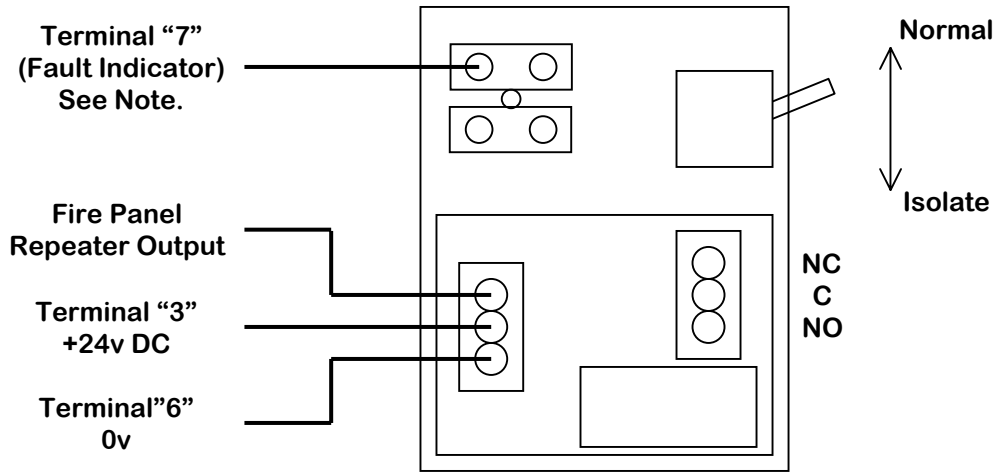

3rd Angle Projection

Note:-
If fault indication under isolated
Conditions is required, connect Violet
Wire To terminal "7" on fire panel.
Otherwise leave disconnected.

Drn	Date	Iss	Notes	Scale	Title :- Aux Relay with Isolate / Fault signal
RJW	0105	A	ktauxrelay		
				Finish	Drg No :- 0105 / 16a
Nebula PPS Ltd, Lancing, W Sussex, BN15 8TU, (01903) 766642					